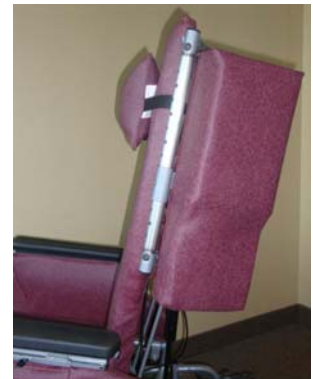

- ✓ Short or tall residents
- ✓ Narrow or wide shoulders
- ✓ Swinging away for easy side transfers

The Adjustable Wings are both functional AND durable. Engaging holes along the wing frame allow the wing to lock into place, without slipping out of position.

- Adjustable in angles of 0°, 22°, 45° and full swing away at varying heights
- 16 gauge tubular steel frame
- Can be used on Broda models: Elite, Basic, Midline, Pedal Chair and Pedal Rocker
- Available factory or non-factory installed, and may be retro-fitted to existing Broda chairs
- Must be used in conjunction with Adjustable Wing new Shoulder Bolsters

Easy as 1-2-3!

1)

Loosen wing nut

2)

Squeeze pin towards front of chair while adjusting wing to desired angle and height increment
Ensure wing locks into place

3)

Once wing is locked into place, tighten wing nut.

NEW! Adjustable Wings

Variety of Angles for Positioning:

0 degrees

22 degrees

45 degrees

Swing away

- The various angles of the adjustable wings allow for a more customized fit for your resident!
- Plus, the swing away feature eliminates the need for full wing removal- making transfers quicker and easier to save time, and eliminate the chance of losing a removable part.