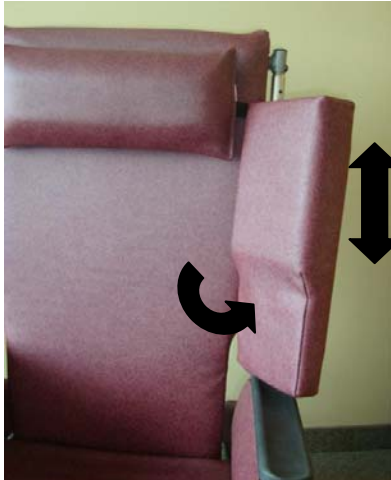

NEW! Adjustable Wings

Adjustable Wing

BRODA's NEW Adjustable Wings are the ideal option for superior upper lateral support!

Adjustable vertically as well as angular, our Adjustable Wings accommodate a wide variety of users. Good for:

- ✓ Short or tall residents
- ✓ Narrow or wide shoulders
- ✓ Swinging away for easy side transfers

The Adjustable Wings are both functional AND durable. Engaging holes along the wing frame allow the wing to lock into place, without slipping out of position.

- Adjustable in angles of 0°, 22°, 45° and full swing away at varying heights
- 16 gauge tubular steel frame
- Can be used on Broda models: Elite, Basic, Midline, Pedal Chair and Pedal Rocker
- Available factory or non-factory installed, and may be retro-fitted to existing Broda chairs
- Must be used in conjunction with Adjustable Wing new Shoulder Bolsters

Easy as 1-2-3!

1)

Loosen wing nut

2)

Squeeze pin towards front of chair while adjusting wing to desired angle and height increment
Ensure wing locks into place

3)

Once wing is locked into place, tighten wing nut.